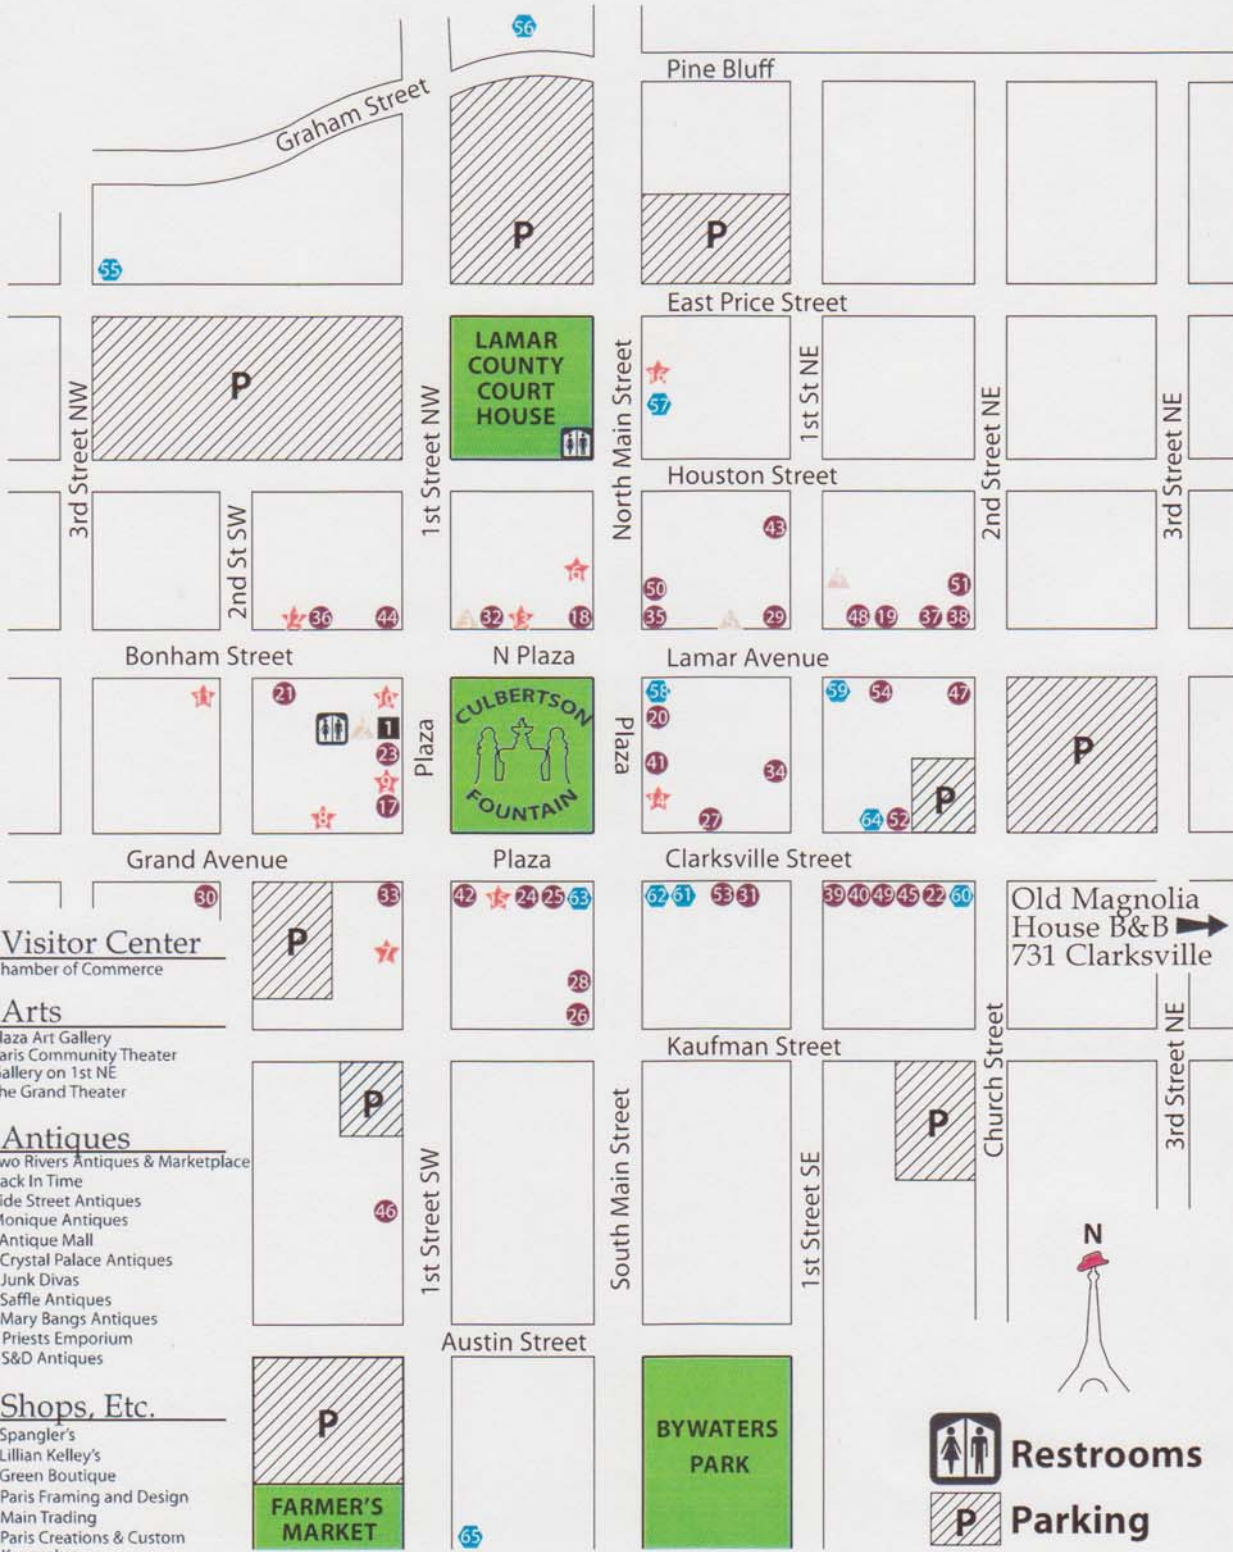

Historic Downtown Paris

Visitor Center
1. Chamber of Commerce

Arts
2. Plaza Art Gallery
3. Paris Community Theater
4. Gallery on 1st NE
5. The Grand Theater

Antiques
6. Two Rivers Antiques & Marketplace
7. Back In Time
8. Side Street Antiques
9. Monique Antiques
10. Antique Mall
11. Crystal Palace Antiques
12. Junk Divas
13. Saffle Antiques
14. Mary Bangs Antiques
15. Priests Emporium
16. S&D Antiques

Shops, Etc.
17. Spangler's
18. Lillian Kelley's
19. Green Boutique
20. Paris Framing and Design
21. Main Trading
22. Paris Creations & Custom Keepsakes
23. Sofas and Such
24. The Collegiate Shoppe
25. Kay's Alterations
26. Paris Baby
27. Gene The Jeweler
28. Henry Printing
29. Dixon Photography
30. Grand Cleaners
31. e-ParisTexas
32. Williams Sporting Goods
33. Downtown Records
34. Inkwell
35. A-1 Office Supply
36. Royal Barber Shop
37. Bowdens
38. Soho

39. Small Town Girls
40. Dats Du Kut Barber
41. Paris Optical
42. People's National Bank
43. Bois D'Arc Forge
44. Capital One Bank
45. Bar Lo Kennels
46. Swaim Hardware & Supplies
47. YWCA of Paris & Lamar County
48. Daniel Frame Studio
49. Chic Hair Studio
50. C&C Guitar
51. Two's Company
52. Hi Tech Computers
53. TV 99
54. StarNet Online Systems

Food & Drink
55. Crawford's Hole-In-The-Wall
56. Nancy's Cafe
57. Paris Bakery
58. Subway
59. Mom Mom's Cafe
60. Lyn's Restaurant
61. Jaxx Gourmet Burgers
62. Paris Vineyards
63. Vital Beet
64. That Guy's Coffee
65. Heart & Soul Cafe